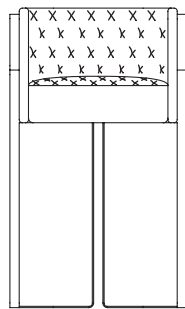

CABINETS & BOOKCASES

NURA | bar chair

50cm
19,7"

103cm
40,6"

60cm
23,6"

DIMENSIONS

Height: 103cm | 40,6"

Length: 60cm | 23,6"

Depth: 50cm | 19,7"

Seat Height: 75cm | 29,5"

Seat Depth: 41cm | 16,1"

MATERIALS

Body: Wood, Brass & Leather

STANDARD FINISHES

Body: Polished brass, Black leather
& Walnut Root

WEIGHT

Aprox: 30kg | 66,1lbs

PACKAGING

Volume: 0,46m³ | 16,2ft³

Weight: 35kg | 77,2lbs